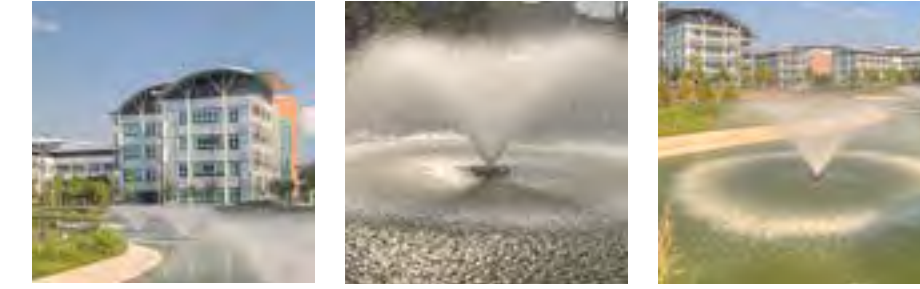

Landscape

BUSINESS PARK (2007)

جهاز الأوكسجين، ألعاب الماء من البحيرة الزخرفية
في المنطقة سكني/تجاري ودعا (حديقة للعمل)
على مشارف بولونيا.

Pond Oxygenation system at "business park"
commercial area in the suburbs of Bologna